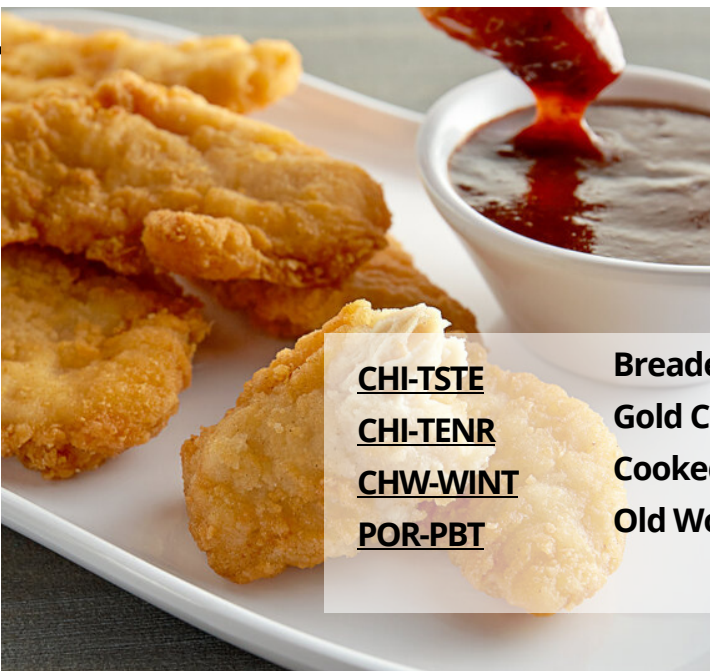

**.50¢**  
off per case

<b><u>MEB-MBWB</u></b>	Wedding Meatball Beef Buona Vita	8 pcs./ oz. 10 lb. CASE
<b><u>MEB-BNPM</u></b>	1.5oz. Meatball Beef & Pork Anthony's	1.5 oz. / 10lb CASE
<b><u>MEB-BNP2</u></b>	2 oz. Meatball Beef & Pork Anthony's	2 oz. / 10 lb. CASE
<b><u>MEB-MBB1</u></b>	1oz. Meatball Beef & Pork -Sapore	1 OZ. / 10 Lb. CASE
<b><u>MEB-MBB2</u></b>	2 oz. Meatball Beef & Pork- Sapore	2 oz. / 10 Lb. CASE

**Top Round Roast  
Beef**

**DEL-BEET**

**7lb pc./ 2 per Case**

**Top Round Corn  
Beef**

**DEL-CTOP**

**7lb pc./ 2 per Case**

**.10¢**  
off per lb

**CHI-TSTE**  
**CHI-TENR**  
**CHW-WINT**  
**POR-PBT**

Breaded Chicken Tender Fritter Steakhouse	2-5 lb Case 50-60 ct.
Gold Crisp Tender Fully Cooked	2-5 lb. Case 65-95 ct
Cooked Steamed Chicken Wing	10 lb. Case 8-10 ct.
Old World Spicy Sausage	2-5 lb. 15 pc per oz.