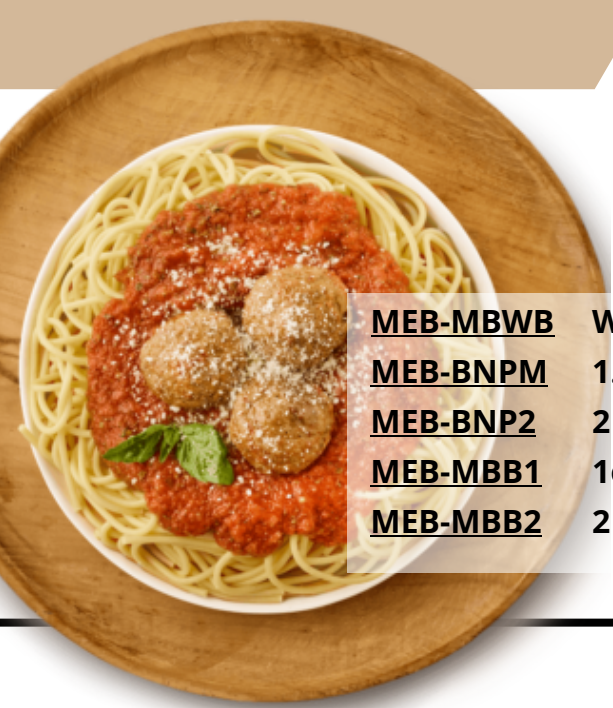

.50¢
off per case

<u>MEB-MBWB</u>	Wedding Meatball Beef Buona Vita	8 pcs./ oz. 10 lb. CASE
<u>MEB-BNPM</u>	1.5oz. Meatball Beef & Pork Anthony's	1.5 oz. / 10lb CASE
<u>MEB-BNP2</u>	2 oz. Meatball Beef & Pork Anthony's	2 oz. / 10 lb. CASE
<u>MEB-MBB1</u>	1oz. Meatball Beef & Pork -Sapore	1 OZ. / 10 Lb. CASE
<u>MEB-MBB2</u>	2 oz. Meatball Beef & Pork- Sapore	2 oz. / 10 Lb. CASE

**Top Round Roast
Beef**

DEL-BEET

7lb pc./ 2 per Case

**Top Round Corn
Beef**

DEL-CTOP

7lb pc./ 2 per Case

.10¢
off per lb

CHI-TSTE
CHI-TENR
CHW-WINT
POR-PBT

Breaded Chicken Tender Fritter Steakhouse	2-5 lb Case 50-60 ct.
Gold Crisp Tender Fully Cooked	2-5 lb. Case 65-95 ct
Cooked Steamed Chicken Wing	10 lb. Case 8-10 ct.
Old World Spicy Sausage	2-5 lb. 15 pc per oz.

$1.00
off per case